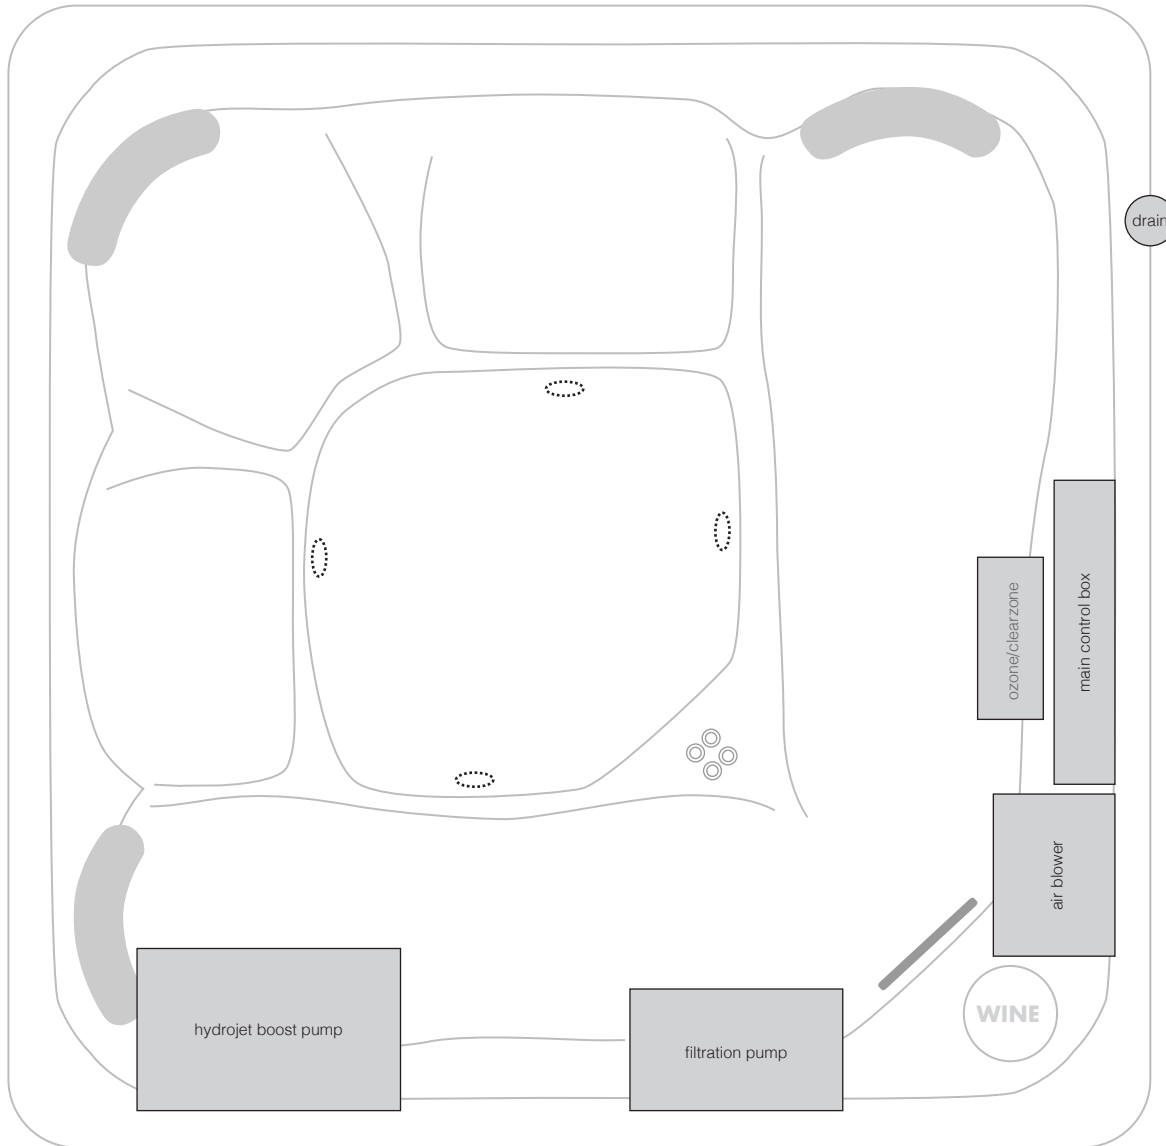

# myCelebration43CLASSIC

technical specifications : 2021\_03  
2265 x 2265 x 830

-  500 series jet
-  400 series jet
-  300 series jet
-  200 series jet
-  volcano jet
-  7" cohuna jet
-  swim jet
-  neck jet
-  air massage jet
-  large divertor control
-  small on/off control
-  air control
-  aromatherapy canister
-  touchpad control
-  filter box
-  safety suction
-  water return jet
-  water spout

# myCelebration43CLASSIC

technical specifications : 2021\_03  
2265 x 2265 x 830

Sapphire Spas comply with Australian Standard AS1926.3-2010