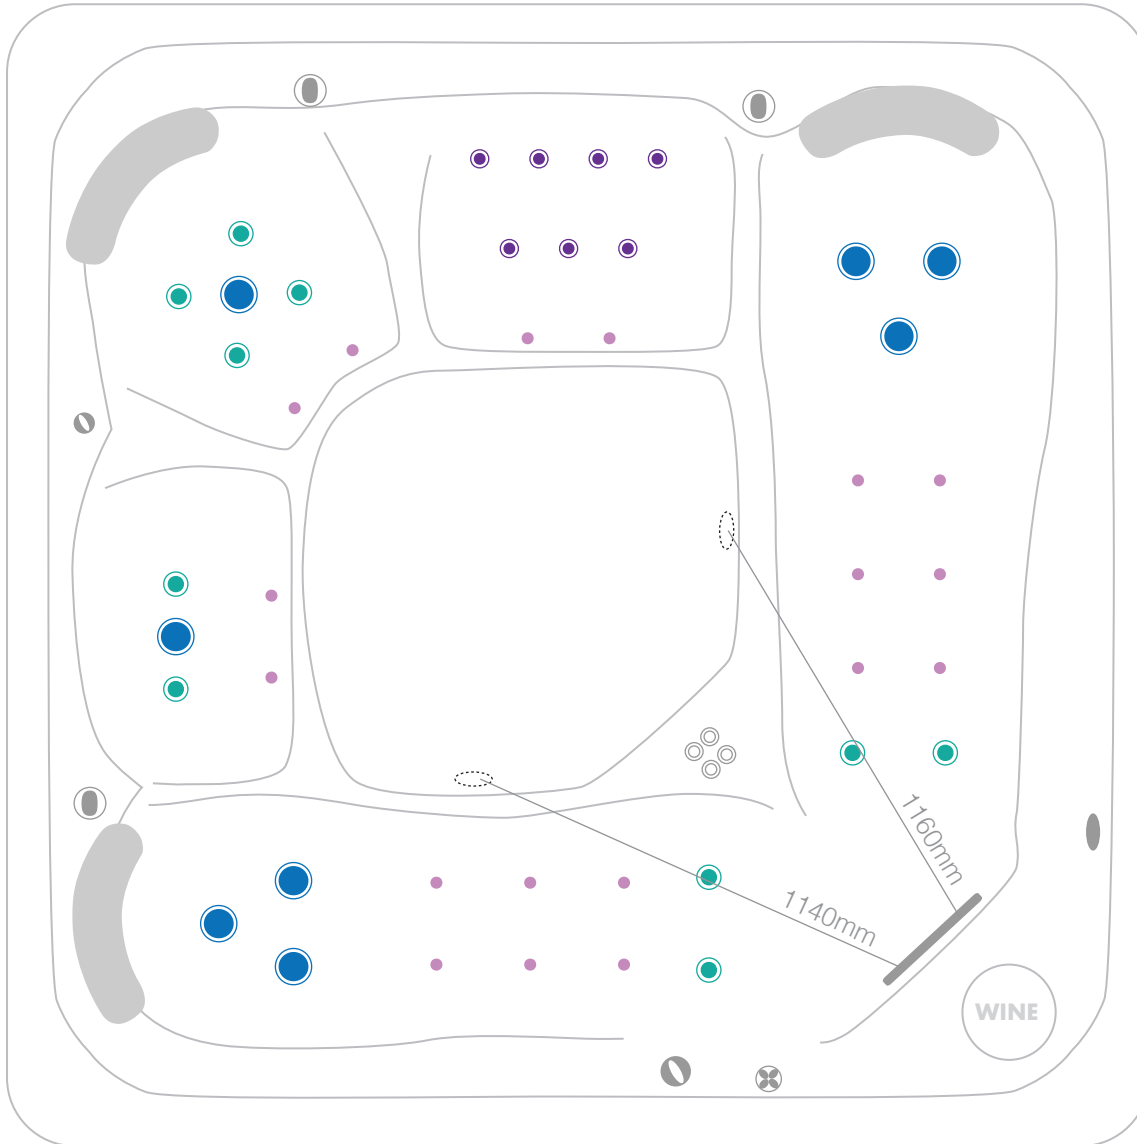

# myCelebration43CLASSIC

technical specifications : 2021\_03  
2265 x 2265 x 830

-  500 series jet
-  400 series jet
-  300 series jet
-  200 series jet
-  volcano jet
-  7" cohuna jet
-  swim jet
-  neck jet
-  air massage jet
-  large divertor control
-  small on/off control
-  air control
-  aromatherapy canister
-  touchpad control
-  filter box
-  safety suction
-  water return jet
-  water spout

# myCelebration43CLASSIC

technical specifications : 2021\_03  
2265 x 2265 x 830

Sapphire Spas comply with Australian Standard AS1926.3-2010