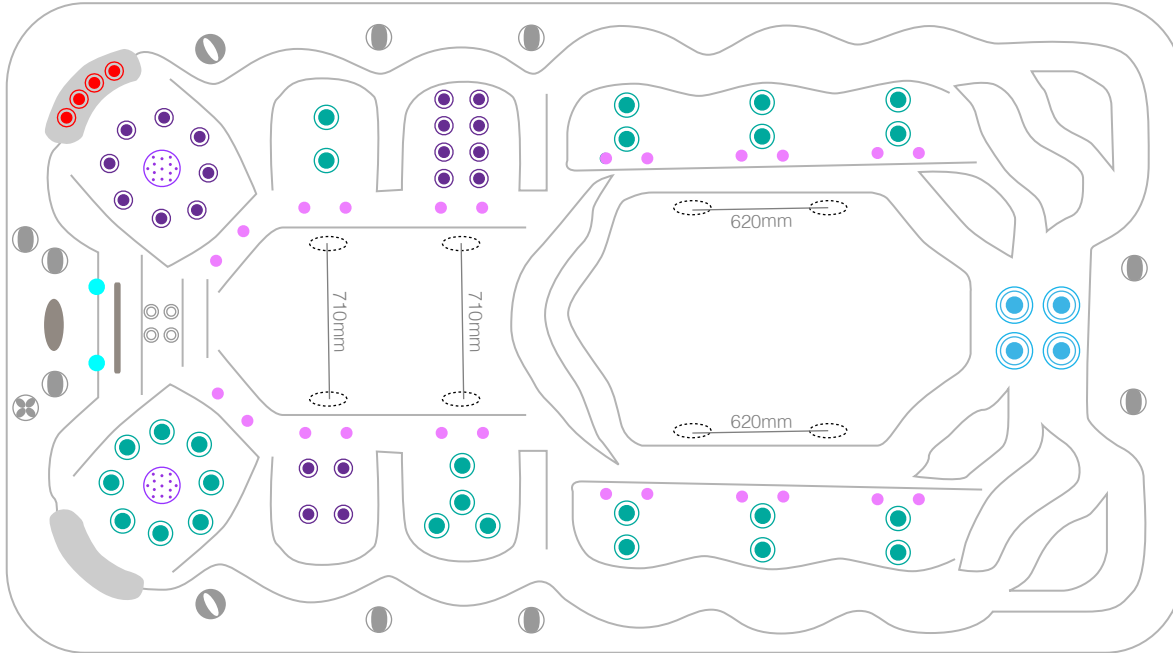

# myLapswim4.5mEXTREME 80jets

technical specifications : 2021\_03  
4450 x 2290 x 1420

-  500 series jet
-  400 series jet
-  300 series jet
-  200 series jet
-  volcano jet
-  7" cohuna jet
-  swim jet
-  neck jet
-  air massage jet
-  large divertor control
-  small on/off control
-  air control
-  aromatherapy canister
-  touchpad control
-  filter box
-  safety suction
-  water return jet
-  water spout

# myLapswim4.5mEXTREME 80jets

technical specifications : 2021\_03

4450 x 2290 x 1420