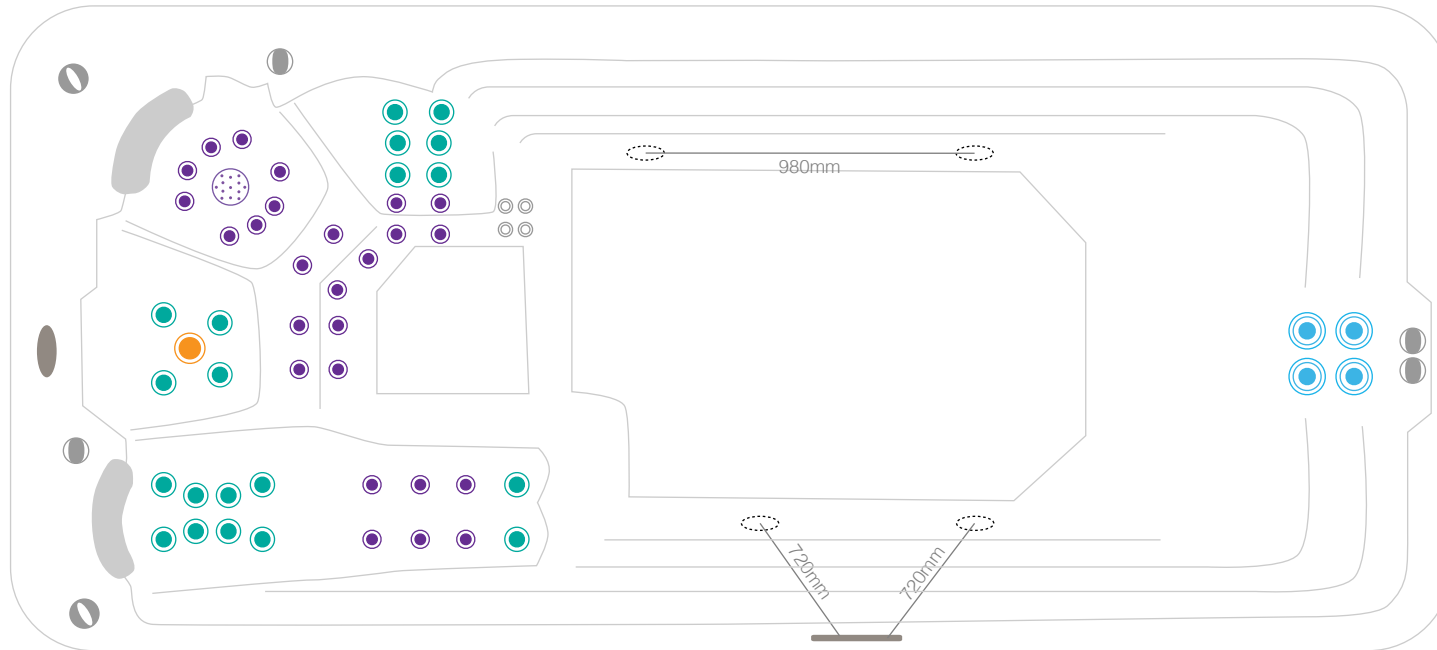

myWorkout5.0mCLASSIC 52jet

technical specifications : 2021_01
4965 x 2290 x 1320

- 500 series jet
- 400 series jet
- 300 series jet
- 200 series jet
- volcano jet
- 7" cohuna jet
- swim jet
- neck jet
- air massage jet
- large diverter control
- small on/off control
- air control
- aromatherapy canister
- touchpad control
- filter box
- safety suction
- water return jet
- water spout

myWorkout5.0mCLASSIC 52jet

technical specifications : 2021_03
4965 x 2290 x 1320