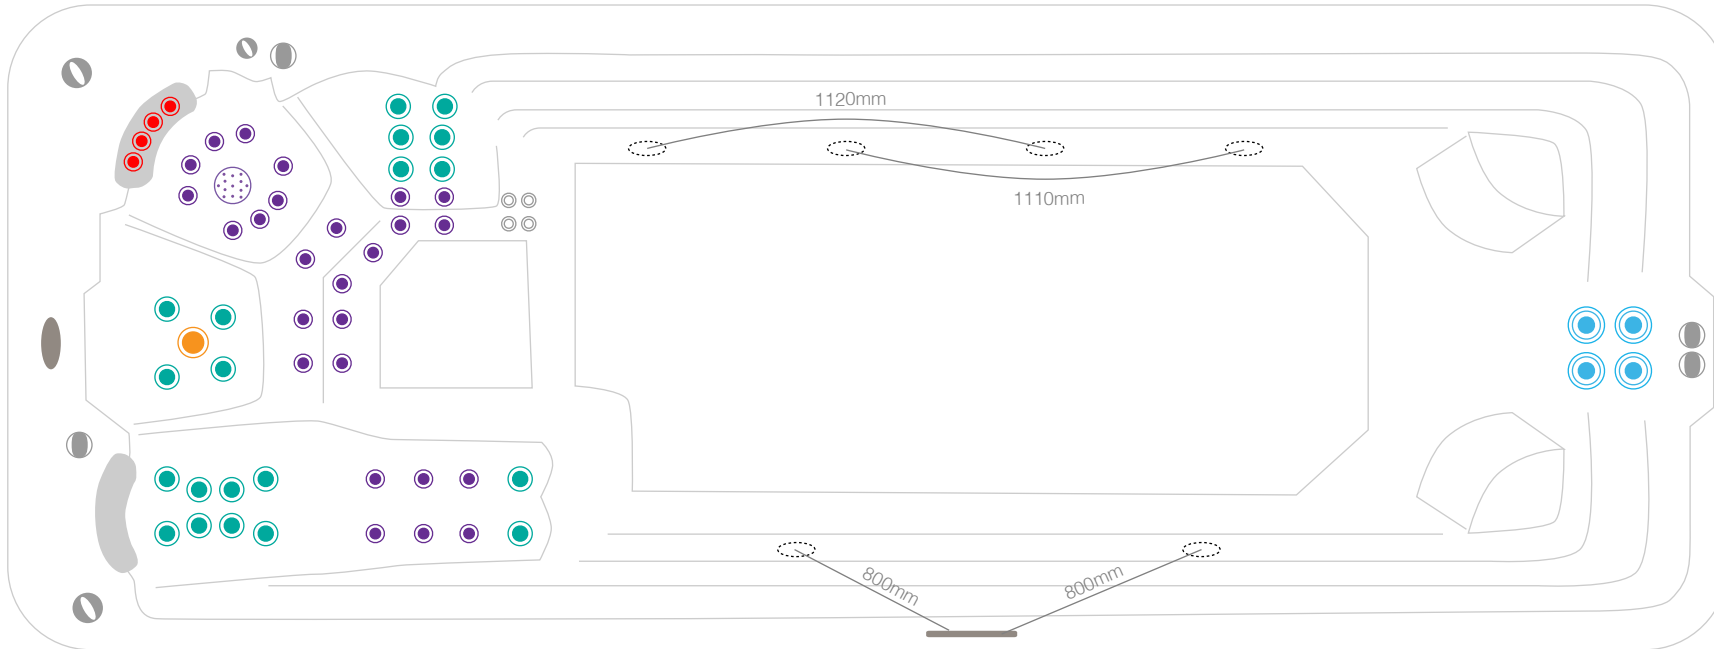

M6Workout6.0mPREMIUM 56jets

technical specifications : 2021_03
5980 x 2290 x 1340

M6Workout6.0mPREMIUM 56jets

technical specifications : 2021_03
5980 x 2290 x 1320